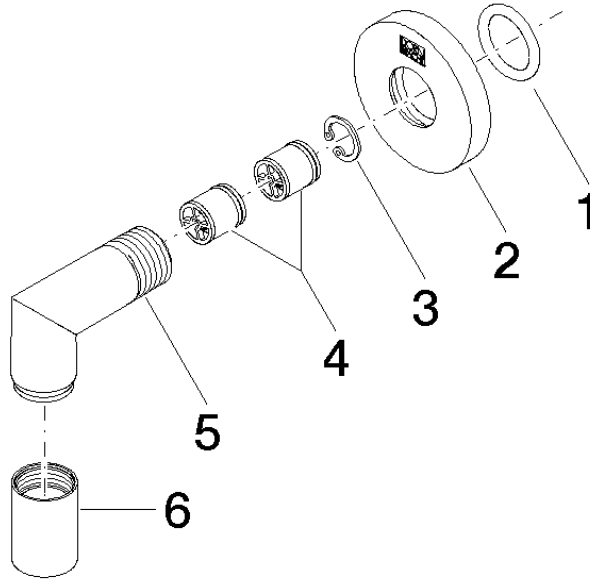

## EDITION PRO Wall elbow - Chrome

---

28 450 626

- 3/8" shower outlet
- rosette Ø 55 mm
- 1/2" connection

Intrinsic protection against back flow.

	Chrome	28 450 626-00
	Matte Black	28 450 626-33
	Brushed Chrome	28 450 626-93

## EDITION PRO Wall elbow - Chrome

---

28 450 626

mm [inches]

### Certificates

---

WRAS\_1811077. Belgaqua\_21-381-  
27\_7.

**EDITION PRO Wall elbow - Chrome**

28 450 626

**Spare parts list**

No.	Item Number	Name	Quantity used	Delivery time
1	90 14 10 026 00 90	seal	1	2
2	09 27 22 503-00	rosette	1	10
3	09 16 01 014 90	ring	1	2
4	90 23 01 141 00 90	back-flow preventer	1	2
5	09 11 03 036-00	connection	1	10
6	90 21 02 069 00-00	cover	1	10