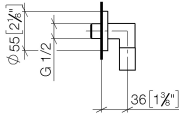

## EDITION PRO Wall elbow - Chrome

---

28 450 626

- 3/8" shower outlet
- rosette Ø 55 mm
- 1/2" connection

Intrinsic protection against back flow.

	Chrome	28 450 626-00
	Matte Black	28 450 626-33
	Brushed Chrome	28 450 626-93

## EDITION PRO Wall elbow - Chrome

---

28 450 626

mm [inches]